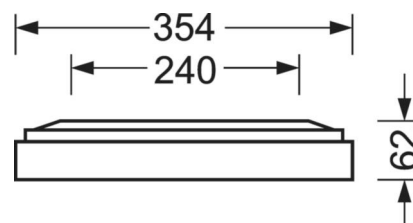

LIGHTING TECHNOLOGY

Placement	LED, Colour rendering/Light colour CRI ≥ 80 / 4000K
Colour tolerance (MacAdam)	3SDCM
Photobiological safety (Luminaire)	RGO
Nominal luminous flux/switching steps (EDM)	7000lm/51W, 6100lm/43W, 5100lm/36W, 4200lm/28W (Standard setting 7000lm)
LED service life	100000h L80/B10 (Tq 25°C), 50000h L90/B50 (Tq 25°C)
Luminaire luminous efficiency	149lm/W-138lm/W
UGR lat./long.	18.7 / 18.9 (51W)

MECHANICS

Housing colour	traffic white RAL 9016
Dimensions (LxWxH/DxH)	1548mm x 354mm x 62mm
Weight (net)	9kg
Cable entry KE (X/Y)	0mm/0mm
Type of installation	Ceiling-mounted single installation, Ceiling-mounted trunking installation, Mounting rail installation

DEEP-LINK

<https://www.regiolux.de/en/article/65712024170>

Reference	LED 7000lm/51W 840
ηLB	100 %
Φ ↓/↑	100 % / 0 %
UGR lat./long.	18.7 / 18.9
VDU	65° < 3000cd/m ²

Dimensions

L	1548 mm	Length
B	354 mm	Width
H	62 mm	Height
A1	1300 mm	Mounting distance single mounting
A3	248 mm	Mounting distance between luminaires in a light run arrangement
A4	240 mm	Mounting distance (width)
X	0 mm	Distance cable infeed to the center of the luminaire on the X-axis
Y	0 mm	Distance cable infeed to the center of the luminaire on the Y-axis