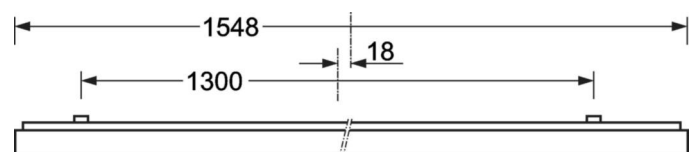

Surface-mounted luminaire - Micro-prismatic diffuser - direct distribution

Steel sheet enclosure, powder-coated rectangular cross-section, integrated Quicklock quick-mount bracket system with catch hook and safety rope for simple and quick mounting; Housing colour traffic white RAL 9016; Homogeneous direct light distribution for VDU-compatibility in accordance with DIN-EN 12464-1; glare reduction through microprism diffuser with special "multilayer" technology and optimised light deflecting foil; Easy installation of the connection, directly on the top of the luminaire with a terminal cover cap; the ETM levels can easily be adjusted from the upper side of the luminaire. Electrical connection via 3-pole connection terminal with plug-in contacts.. If required, an AVA-MH universal mounting aid is available as an accessory. Surface-mounted luminaire for ceiling installation;

MECHANICS

Housing colour	traffic white RAL 9016
Dimensions (LxWxH/DxH)	1548mm x 354mm x 62mm
Weight (net)	9kg
Cable entry KE (X/Y)	0mm/0mm
Type of installation	Ceiling-mounted single installation, Ceiling-mounted trunking installation, Mounting rail installation

DEEP-LINK

<https://www.regiolux.de/en/article/65712024170>

Reference	LED 7000lm/51W 840
ηLB	100 %
Φ ↓/↑	100 % / 0 %
UGR lat./long.	18.7 / 18.9
VDU	65° < 3000cd/m ²

Dimensions

L	1548 mm	Length
B	354 mm	Width
H	62 mm	Height
A1	1300 mm	Mounting distance single mounting
A3	248 mm	Mounting distance between luminaires in a light run arrangement
A4	240 mm	Mounting distance (width)
X	0 mm	Distance cable infeed to the center of the luminaire on the X-axis
Y	0 mm	Distance cable infeed to the center of the luminaire on the Y-axis