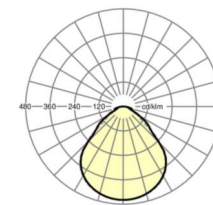

LIGHTING TECHNOLOGY

Placement	LED, Colour rendering/Light colour CRI ≥ 80 / 4000K
Colour tolerance (MacAdam)	3SDCM
Photobiological safety (Luminaire)	RGO
Nominal luminous flux/switching steps (EDM)	7000lm/51W, 6100lm/43W, 5100lm/36W, 4200lm/28W (Standard setting 7000lm)
LED service life	100000h L80/B10 (Tq 25°C), 50000h L90/B50 (Tq 25°C)
Luminaire luminous efficiency	149lm/W-138lm/W
UGR lat./long.	18.7 / 18.9 (51W)

DEEP-LINK

<https://www.regiolux.de/en/article/65712024170>

Reference	LED 7000lm/51W 840
ηLB	100 %
Φ ↓/↑	100 % / 0 %
UGR lat./long.	18.7 / 18.9
VDU	65° < 3000cd/m ²

Dimensions

L	1548 mm	Length
B	354 mm	Width
H	62 mm	Height
A1	1300 mm	Mounting distance single mounting
A3	248 mm	Mounting distance between luminaires in a light run arrangement
A4	240 mm	Mounting distance (width)
X	0 mm	Distance cable infeed to the center of the luminaire on the X-axis
Y	0 mm	Distance cable infeed to the center of the luminaire on the Y-axis